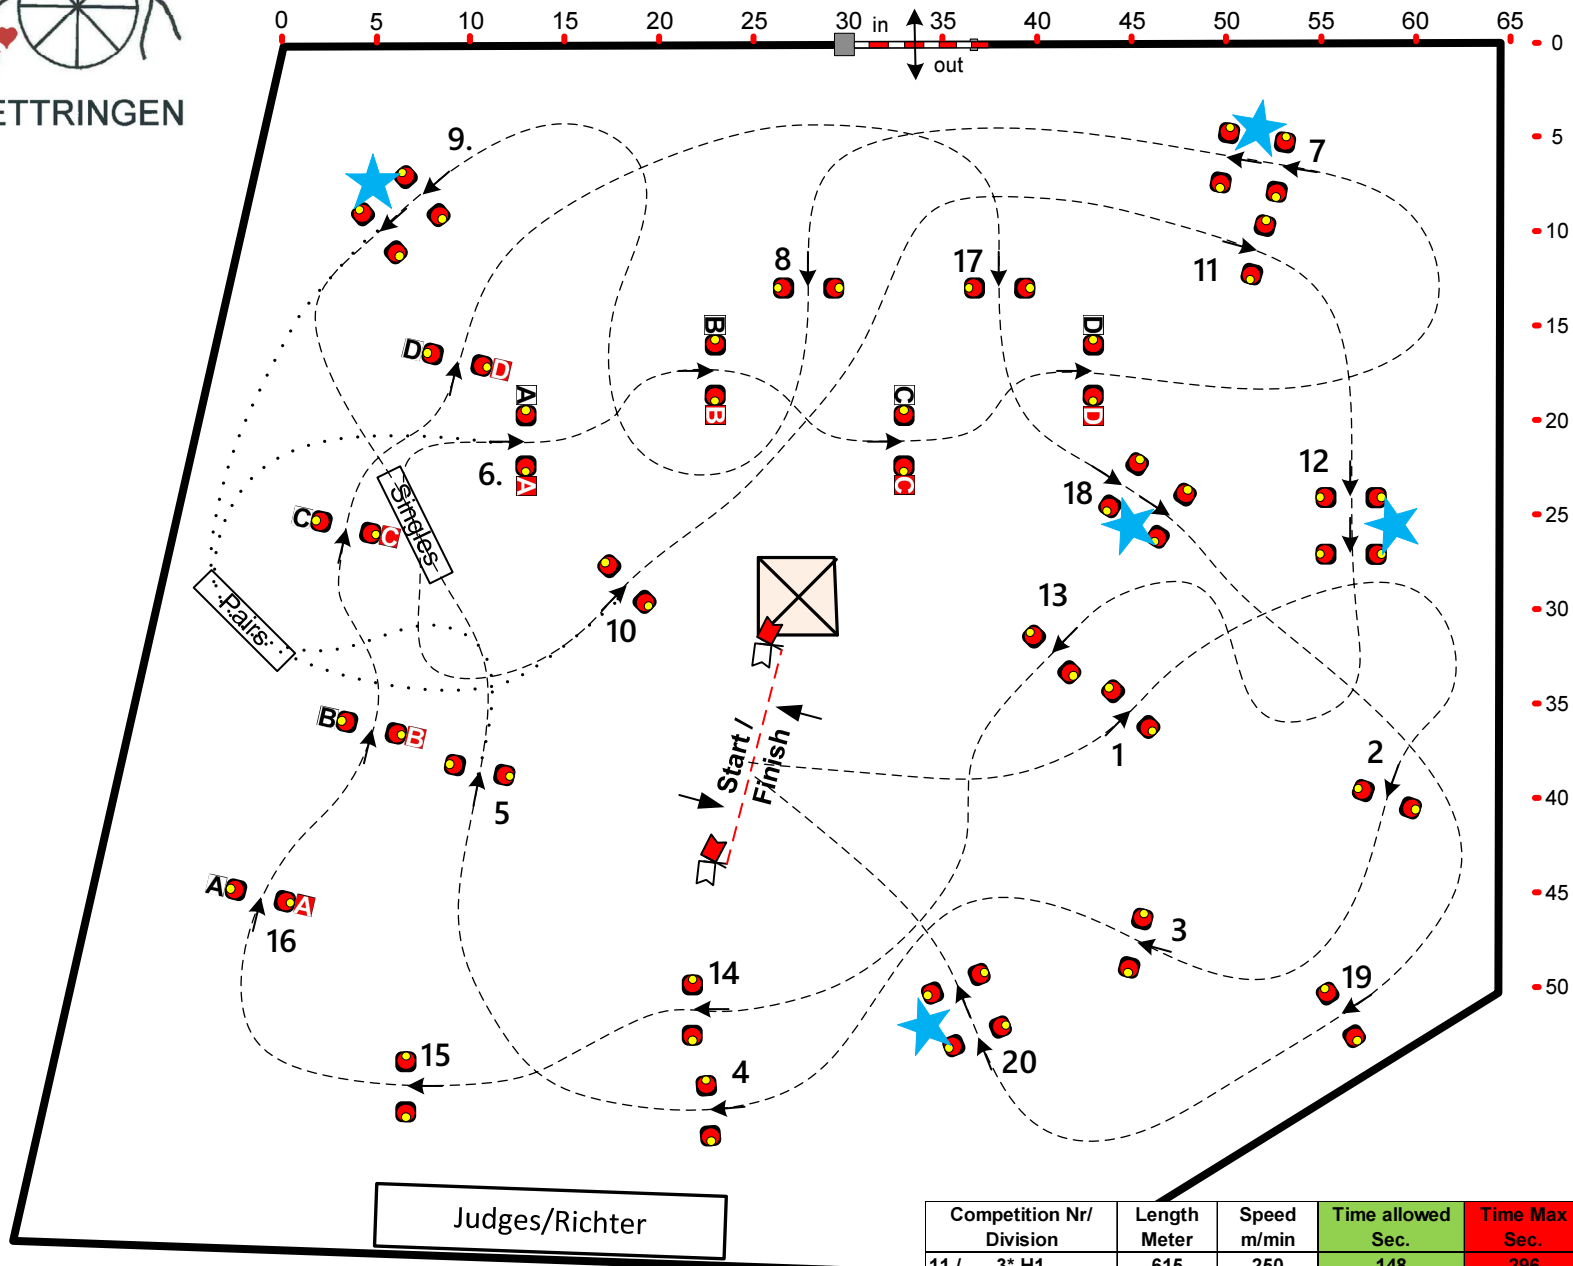

Fahr-und Reitverein Wettringen e.V.

Internationales Fahrturnier
International Driving Event
CAI 3*/CAI 2*
Nationales Fahrturnier CAN
11.04.-14.04.2024

SCALE: 1:400

**Cones
Competition**

**Horse Single
Horse Pairs**

3*

FEI Art. 970 - 981

Competition Nr/ Division	Length Meter	Speed m/min	Time allowed Sec.	Time Max Sec.	Width cm	Width cm	Obstacles
11 / 3* H1	615	250	148	296	160	-5	20
15 / 3* H2	660	250	159	318	170		